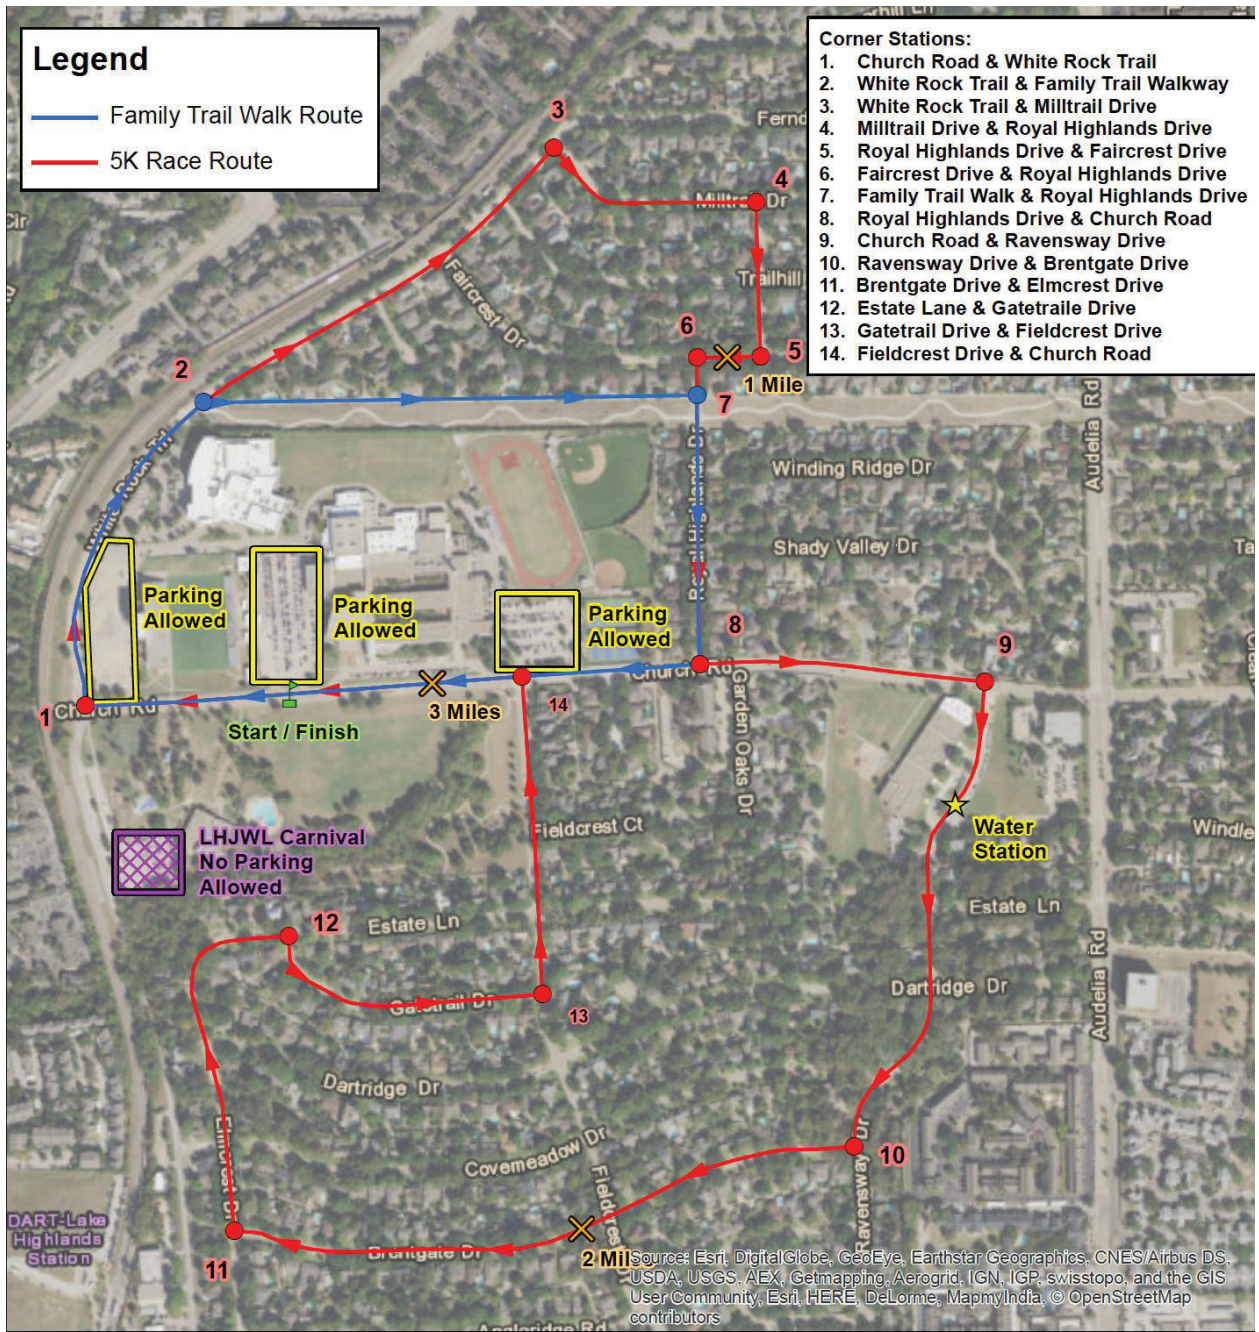

# RUN THE HIGHLANDS

**Legend**

- Family Trail Walk Route
- 5K Race Route

- Corner Stations:**
1. Church Road & White Rock Trail
  2. White Rock Trail & Family Trail Walkway
  3. White Rock Trail & Milltrail Drive
  4. Milltrail Drive & Royal Highlands Drive
  5. Royal Highlands Drive & Faircrest Drive
  6. Faircrest Drive & Royal Highlands Drive
  7. Family Trail Walk & Royal Highlands Drive
  8. Royal Highlands Drive & Church Road
  9. Church Road & Ravensway Drive
  10. Ravensway Drive & Brentgate Drive
  11. Brentgate Drive & Elmcrest Drive
  12. Estate Lane & Gatetrail Drive
  13. Gatetrail Drive & Fieldcrest Drive
  14. Fieldcrest Drive & Church Road